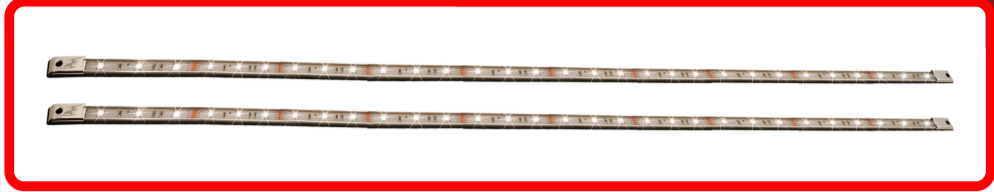

SKU # RSUBGC-LED

Part # 1005415

Description

48in Ultra Bright LED Ground Clearance Light for Trucks (Pair) - USA Made Race Sport Lighting

Product Information

Race Sport Lighting's ground clearance lights are an intense lighting solution for undercarriage lighting on your truck. This pair of ultra bright bars utilize a series of height power white 5050 LEDs. IP67 Water-Resistant rated, these bars typically mount underneath the vehicles to add additional enter and exit lighting under and around your vehicle at night. • Includes (2) 48" under-door channels • 30 LEDs per meter (1 1/4" spacing) • 120° light pattern, ensuring overall light coverage • 3M adhesive backing for a secure application • Long life: 20,000 hours • 1 Year Warranty

Categories Auto Interior & Exterior, Interior/Exterior Accent LED

Sub-Categories LED Accent Bars, Ultra Series Accent Bars

UPC 814843026833

Unit of Measure PR

Related Skus:

Cross Sell Skus:

Condition

New

0.12

Height

48.00

DIM Weight

0.69

Depth

0.50

SEMA Product Courtesy Light